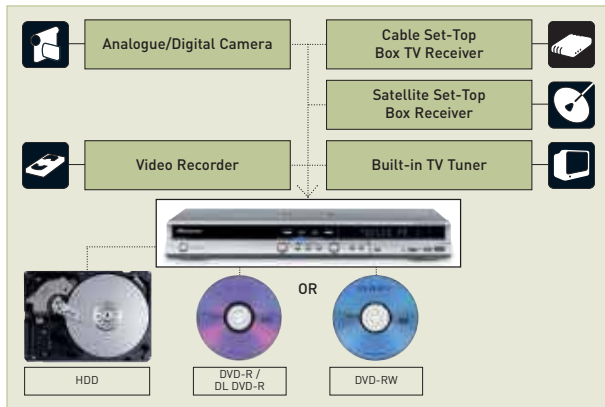

EASY RECORDING FROM A VARIETY OF SOURCES

(DVR-930H, DVR-630H, DVR-530H, DVR-433H, DVR-RT601H, RCS-77H)

With Pioneer DVD recorders, you can record from a digital camcorder, transfer your existing videotape to DVD, and record high-quality TV. All HDD models also feature PAL/NTSC recording, and the built-in tuner is compatible with all European broadcasting systems. With PAL/NTSC recording, you can record in either PAL or NTSC format onto DVD discs. With our HDD DVD recorders, it is possible to store both formats on the Hard Disk Drive.

RGB INPUT FOR BEAUTIFUL MEMORIES

(DVR-930H, DVR-630H, DVR-530H, DVR-433H, DVR-RT601H, RCS-77H)

View your favourite moments in the highest image quality possible, and select your matching video input quality, for absolute top-quality video, when recording from any source component. To achieve this, Pioneer DVD recorders feature RGB input via Euro-SCART.

EASY TIMER RECORDING FUNCTION

(DVR-930H, DVR-630H, DVR-530H, DVR-433H, DVR-RT601H, RCS-77H)

With the user-friendly GUI (Graphical User Interface), you can simply use the remote control that operates the on-screen cursor to highlight 15-minute time blocks you wish to record.

DUAL PROGRESSIVE SCAN

Nearly all of Pioneer's HDD DVD recorders feature Progressive Scan video output in both NTSC [525p] and PAL [625p] formats. This means you can enjoy high-quality images from both NTSC and PAL DVD discs, when connected to a NTSC/PAL Progressive Scan-compatible TV or monitor.

Dual PureCinema Progressive Scan restores the original cinema film format images from content recorded on DVD discs. It works by effectively doubling the scanning rate of the picture, resulting in a very stable, flicker-free 'cinematographic' viewing experience.

DUAL PURECINEMA PROGRESSIVE SCAN FOR PAL/NTSC

(DVR-930H, DVR-630H, DVR-530H, DVR-433H, DVR-RT601H, RCS-77H)

SKIP THROUGH THE ADVERTS

(Available on all DVD recorders, except DVR-RT501)

Now it's simple to skip past unwanted commercials and ad breaks. Just use the Commercial Back/Skip* buttons on your DVD recorder remote control to jump forward or back. Each successive push on the Skip or Back button will scan the programme forward or back in various time increments. A super handy feature when you're replaying a programme, and especially during editing.

* DVR-230 and RCS-55 have Commercial Skip only.

EASY AND ACCURATE EDITING — JUST LIKE THE EXPERTS

(DVR-930H, DVR-630H, DVR-530H, DVR-433H, DVR-RT601H, RCS-77H)

Achieve precision editing on the Hard Disk Drive (HDD) or on DVD-RW discs recorded in 'VR Mode (DVD Video Recording Mode)'. The Erase Section screen lets you define exactly where you want to delete a part on the title which you edit. Simply pick the frame where editing starts and the one where you want it to end, and delete those unwanted commercials that interrupt your movie.